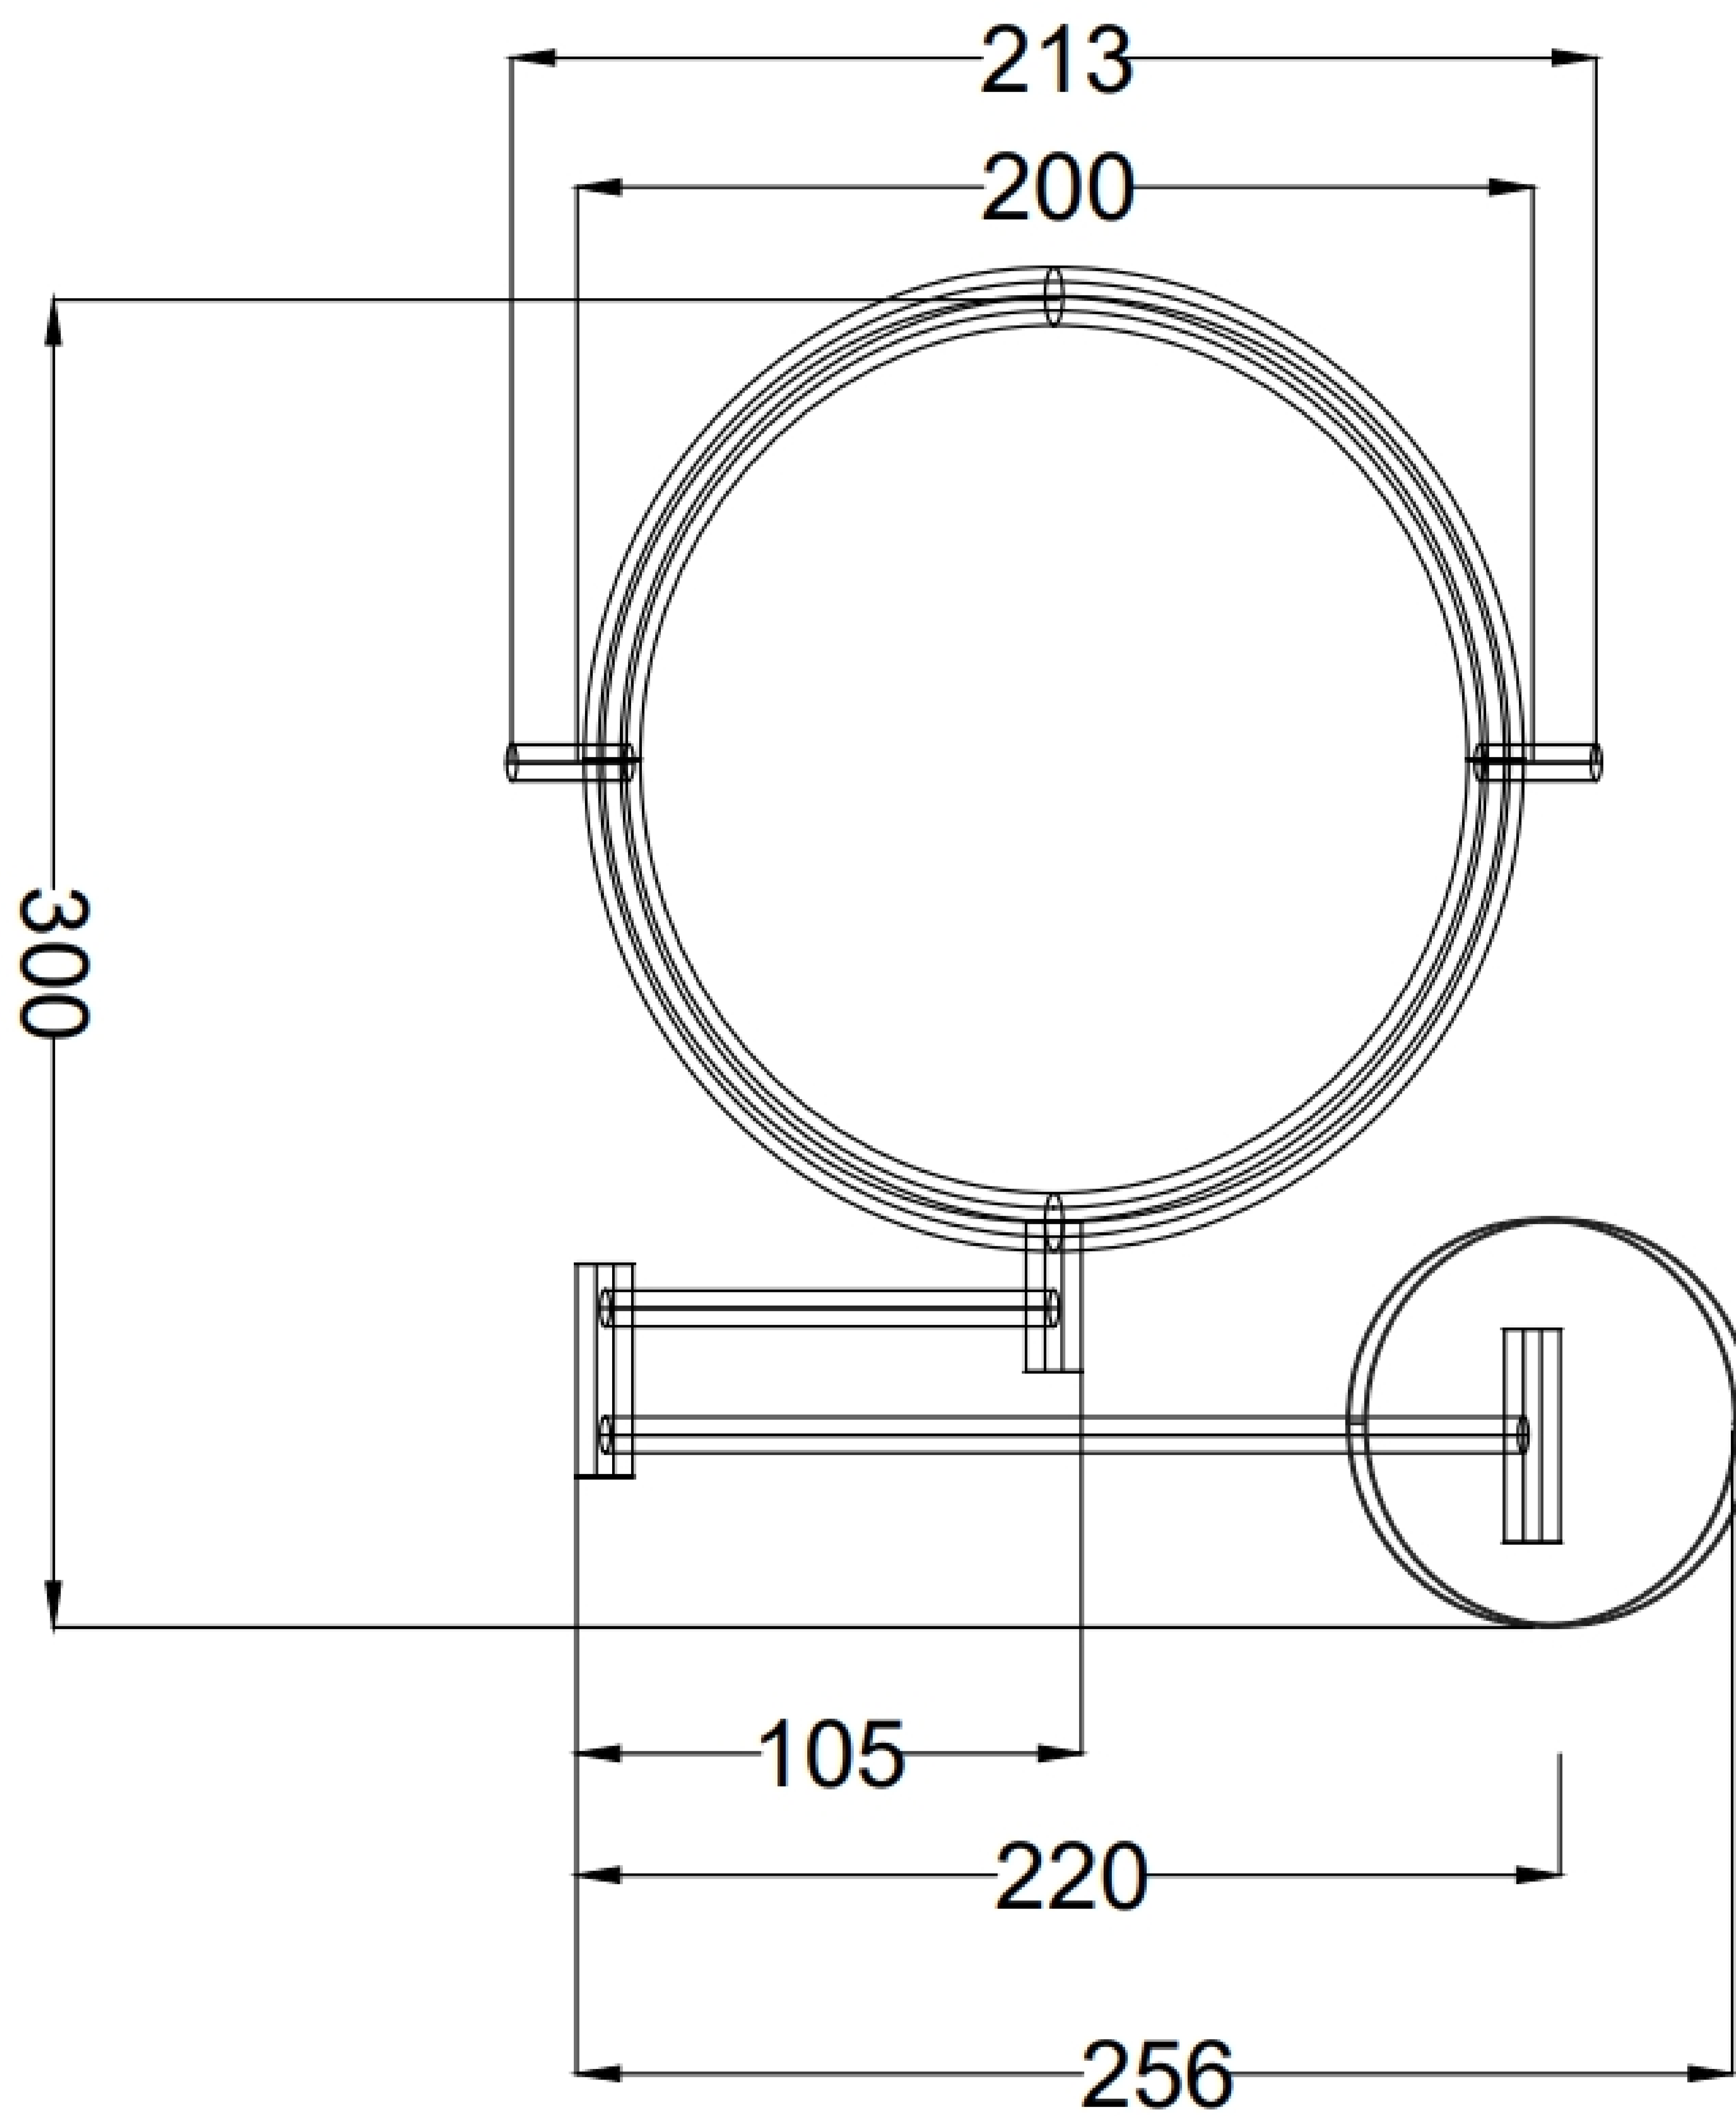

## Dual Brass Mirror

Product Code : 1498

Technical Drawing

All dimension are in **mm**